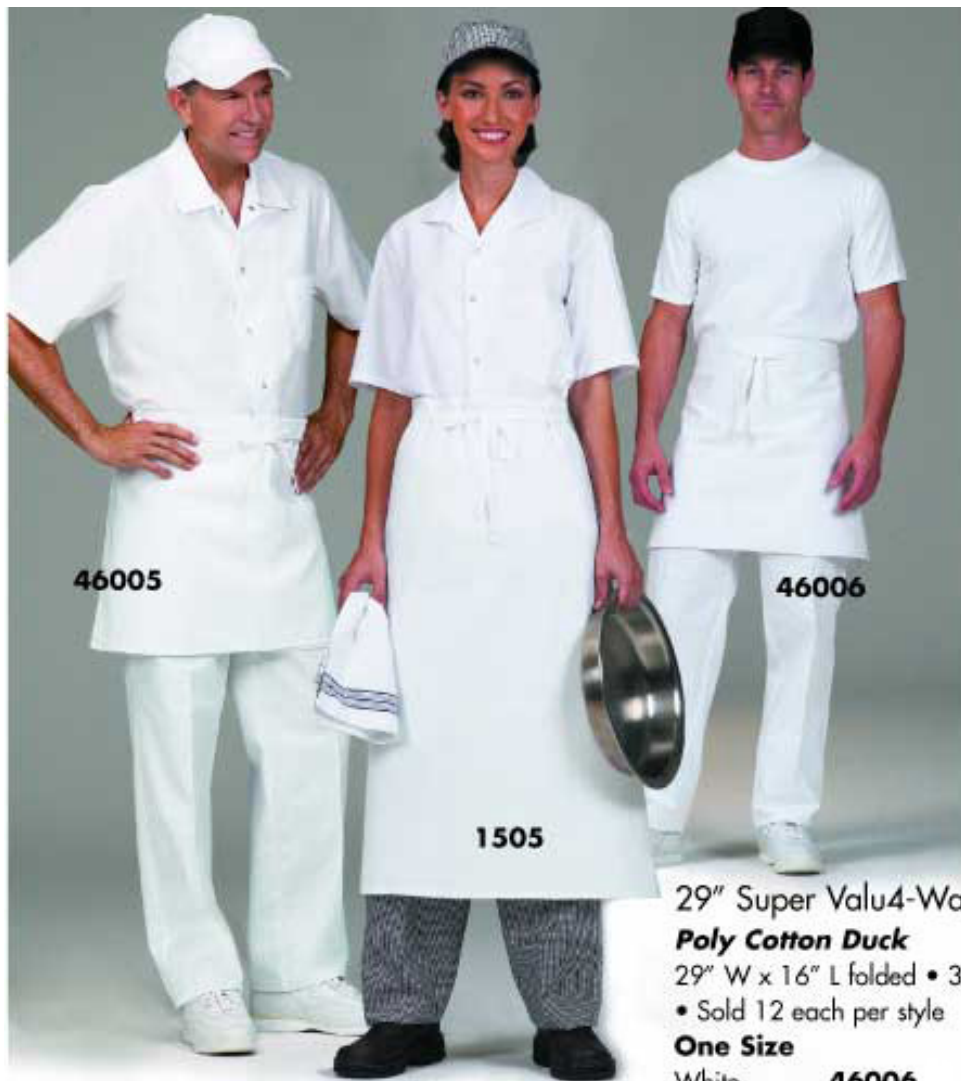

Waist Aprons

38" Classic Chef
Waist Apron
100% Cotton Twill
• 40" ties • 1" waistband
• 30" W x 38" L
One Size
White**46004**

34" Classic Chef
Waist Apron
100% Cotton Twill
• 40" ties • 1" waistband
• 30" W x 34" L
One Size
White.....**46003**

30" Classic Chef
Waist Apron
100% Cotton Twill
• 40" ties • 1" waistband
• 34" W x 30" L
One Size
White**46002**

46004

46003

46002

46005

1505

46006

29" Super Valu4-Way Apron
Poly Cotton Duck
 29" W x 16" L folded • 36" ties
 • Sold 12 each per style
One Size
 White46006

29" Valu 4-Way Apron
Poly Cotton Twill
 29" W x 16" L folded • 36" ties
 • Sold 12 each per style
One Size
 White.....46005

33" Valu Waist Apron
Cotton Poly Duck
 33" W x 33" L • 36" ties
 • Sold 12 each per style
One Size
 White..... 1505