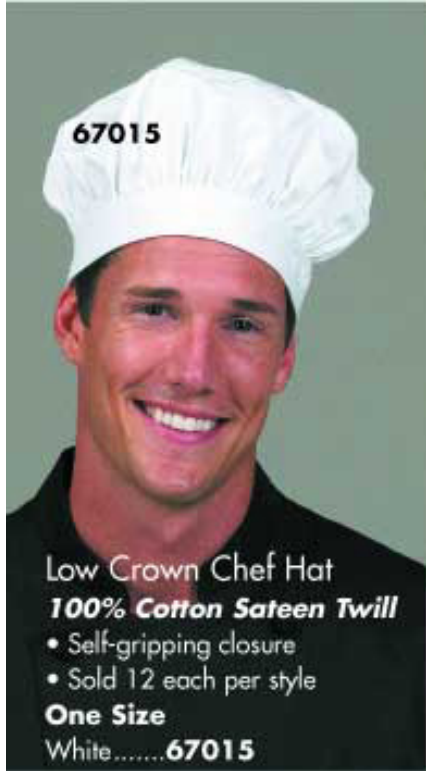

Small Floppy
Chef Hats
**65/35 Poly Cotton
Fineline Twill**
• Self-gripping closure
• Sold 12 each per style
One Size
Black**47001**
White**47002**

Medium Crown Chef Hats
65/35 Poly Cotton Poplin
• Sold 12 each per style
One Size
Black Self-gripping closure**67016**
White Metal tab closure**67013**

Medium Crown Chef Hat
100% Cotton Twill
• Metal tab closure
• Sold 12 each per style
One Size
White**1007**

Toque Chef Hat
Non-Woven Disposable
 • 10" pleated top •
 Adjustable closure
 • Sold in multiples of 25
 each per style
One Size
 White.....**67017**

Medium Crown Chef Hats
100% Poly Mesh
 • Air-flow fabric • Sweatband
 • Self-gripping closure
 • Sold 12 each per style
One Size
 Black.....**1002**
 White.....**1001**

Floppy Chef Hat
65/35 Poly Cotton Twill
 • Self-gripping closure
 • Sold 12 each per style
One Size
 White**47003**

Beret Cap
65/35 Poly Cotton Yarn Dyed Check
 • Check crown with solid black band
 • Adjustable back tab
 • Sold 12 each per style
One Size
 Black/White Check.....**67001**

Premier Beret Cap
65/35 Fineline Twill
 • Self-gripping closure
 • Metal grommets
 • Sold 12 each per style
One Size
 Black**47201**